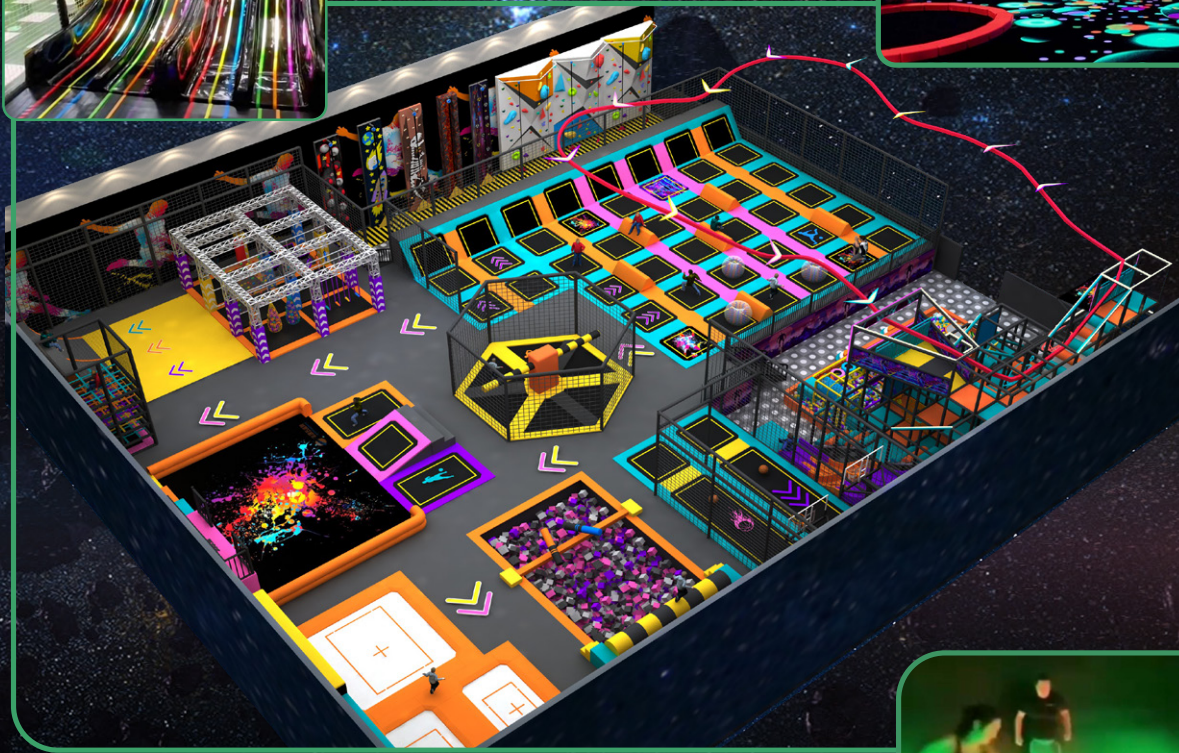

NOCTILUCENT AMUSEMENT NOCTILUCENT AMUSEMENT

playdiscount

AN- & VERKAUF VON INDOORSPIELGERÄTEN

WELCOME TO THE NIGHTLIGHT AMUSEMENT PARK TO TRY playdiscount

Under Normal Light

Under Blacklight

Magenta

Red