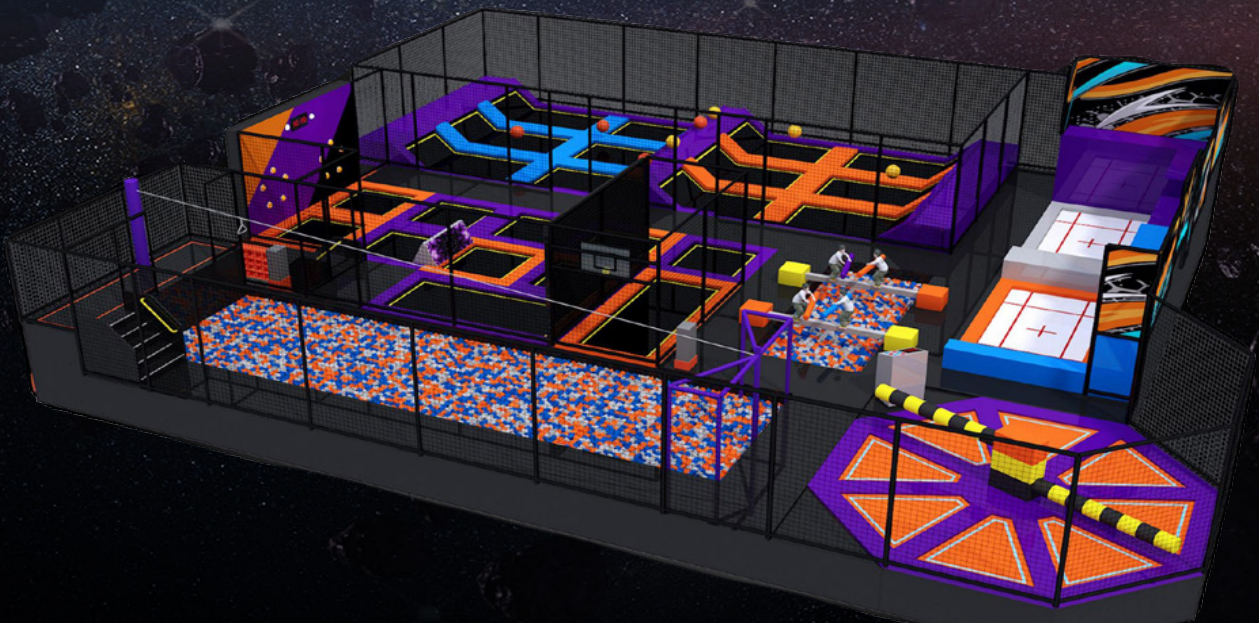

NOCTILUCENT AMUSEMENT
NOCTILUCENT AMUSEMENT

playdiscount

AN- & VERKAUF VON INDOORSPIELGERÄTEN

WELCOME TO THE NIGHTLIGHT AMUSEMENT PARK TO TRY playdiscount

Play-Discount GmbH | Andreas Schumacher
Heesstraße 187a
57223 Kreuztal

Tel : +49 (0) 271 - 3 17 90 71
Fax : +49 (0) 271 - 7 41 23 86
WhatsApp : +49 (0) 171 - 3 81 51 10
Mail : info@my-playdiscount.de
www.my-playdiscount.de