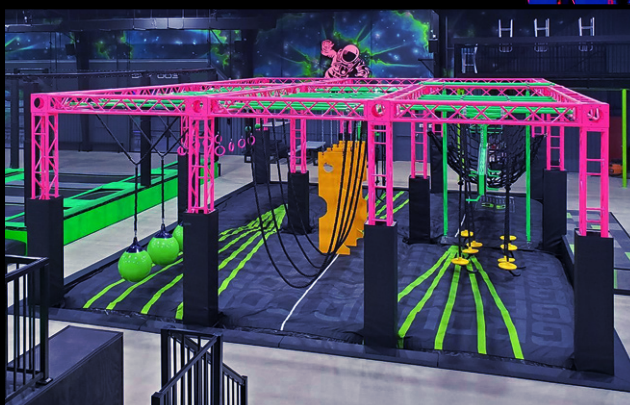

NOCTILUCENT AMUSEMENT
NOCTILUCENT AMUSEMENT

playdiscount

AN- & VERKAUF VON INDOORSPIELGERÄTEN

WELCOME TO THE NIGHTLIGHT AMUSEMENT PARK TO TRY playdiscount

• NOCTILUCENT playdiscount

NOCTILUCENT

Play-Discount GmbH | Andreas Schumacher
Heesstraße 187a
57223 Kreuztal

Tel : +49 (0) 271 - 3 17 90 71
Fax : +49 (0) 271 - 7 41 23 86
WhatsApp : +49 (0) 171 - 3 81 51 10
Mail : info@my-playdiscount.de
www.my-playdiscount.de