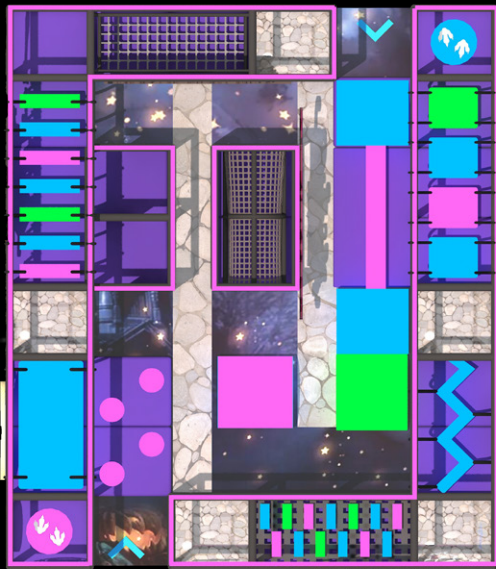

Play-Discount GmbH | Andreas Schumacher
Heesstraße 187a
57223 Kreuztal

Tel : +49 (0) 271 - 3 17 90 71
Fax : +49 (0) 271 - 7 41 23 86
WhatsApp : +49 (0) 171 - 3 81 51 10
Mail : info@my-playdiscount.de
www.my-playdiscount.de