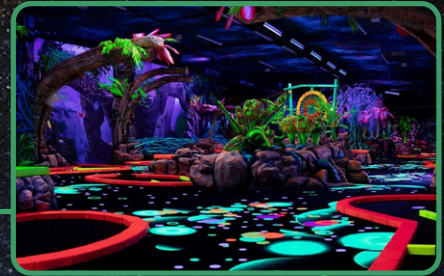

NOCTILUCENT AMUSEMENT NOCTILUCENT AMUSEMENT

playdiscount

AN- & VERKAUF VON INDOORSPIELGERÄTEN

WELCOME TO THE NIGHTLIGHT AMUSEMENT PARK TO TRY playdiscount

Under Normal Light

Under Blacklight

Magenta

Red